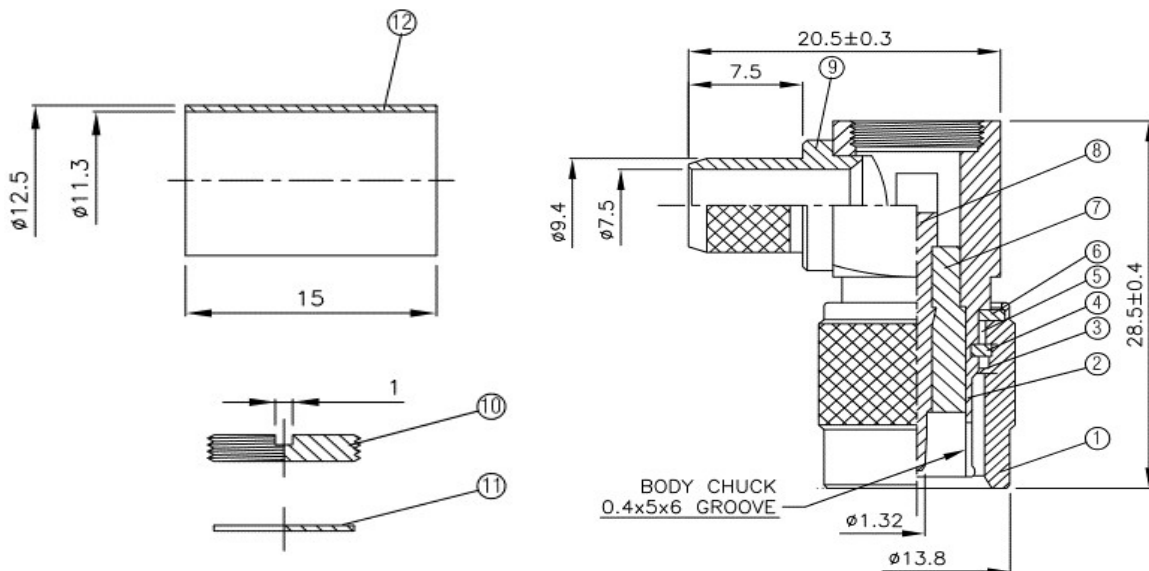

T-662 TNC Stecker / BNC Kupplung

NO	DESCRIPTION	MATERIAL	Q' TY	FINISH
1	SHELL	BRASS	1	NICKEL
2	BODY 1	BRASS	1	NICKEL
3	GASKET	SI RUBBER	1	RUBBER
4	WASHER	BRASS	1	NICKEL
5	SPRING	SK-5	1	NICKEL
6	WASHER	BRASS	1	NICKEL
7	INSULATION	DELFIN	1	DELFIN
8	PIN	BRASS	1	GOLD
9	BODY 2	BRASS	1	NICKEL
10	WASHER	BRASS	1	NICKEL
11	INSULATION	TEFLON	1	TEFLON
12	RING	BRASS	1	NICKEL