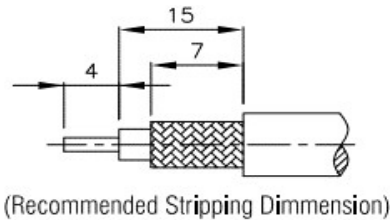

T-662 TNC Stecker / BNC Kupplung

NO	DESCRIPTION	MATERIAL	Q' TY	FINISH
1	SHELL	BRASS	1	NICKEL
2	BODY 1	BRASS	1	NICKEL
3	GASKET	SI RUBBER	1	RUBBER
4	WASHER	BRASS	1	NICKEL
5	SPRING	SK-5	1	NICKEL
6	WASHER	BRASS	1	NICKEL
7	INSULATION	DELFIN	1	DELFIN
8	PIN	BRASS	1	GOLD
9	BODY 2	BRASS	1	NICKEL
10	WASHER	BRASS	1	NICKEL
11	INSULATION	TEFLON	1	TEFLON
12	RING	BRASS	1	NICKEL